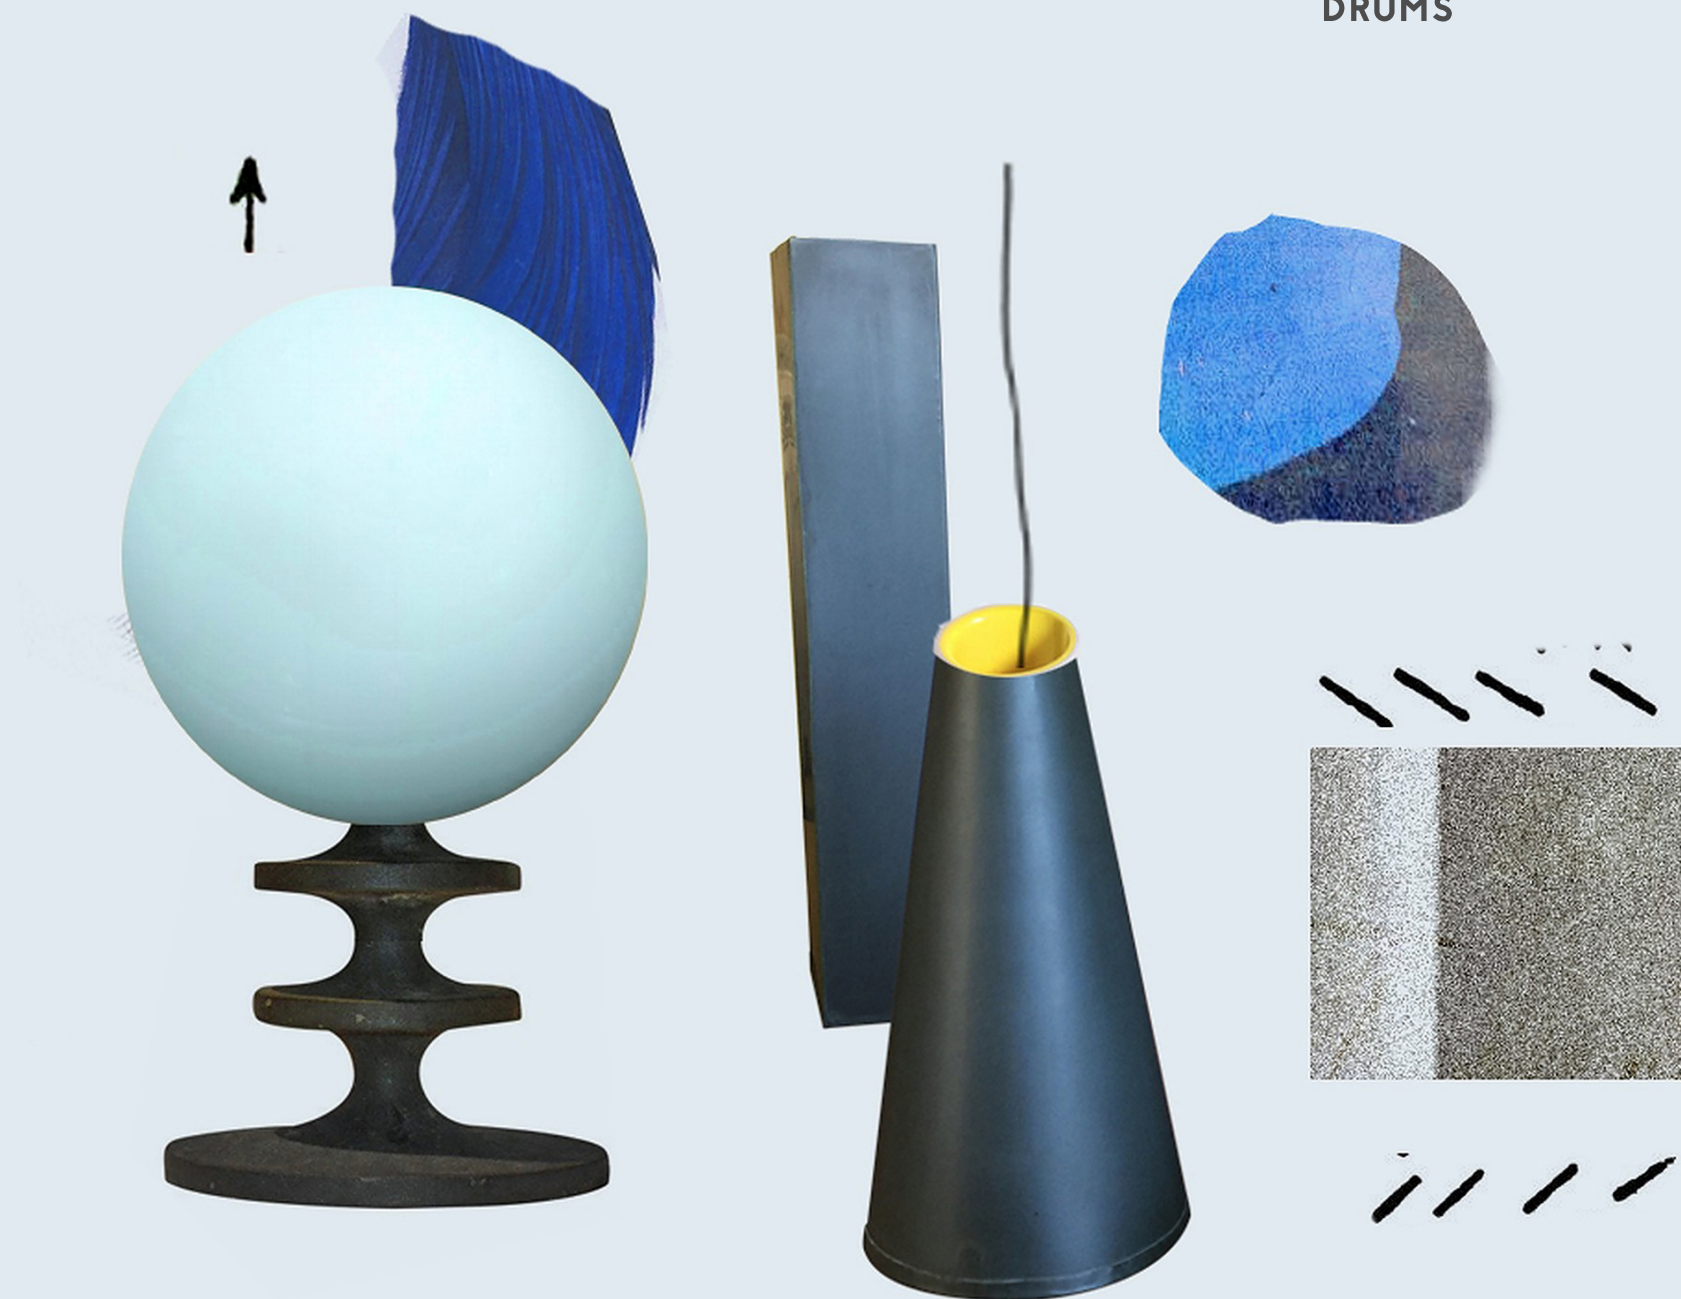

MICHEL SCHROEDER ENSEMBLE

GUILTY
PLEASURE
MUSIC

KATHARINA KOCH
VOCALS

FELIX MEYER
TRUMPET

MICHEL SCHROEDER
TRUMPET/COMPOSITION

MIKKO KREBS
ALTO SAXOPHONE

VINCENT DOMBROWSKI
ALTO SAXOPHONE

LASSE GOLZ
TENOR SAXOPHONE

YANNICK GLETTENBERG
BARITON SAXOPHONE

MILENA HOGE
HARP

FINN STAMER
VIOLIN

TINA BUROVA
VIOLIN

LENA APPELHANS
VIOLA

ESTER PUIG COSTA
CELLO

DANIEL HIRTH
GUITAR

CHRISTIAN MÜLLER
BASS

BÉLA MEINBERG
PIANO

LEON SALEH
DRUMS

Tickets 12€ / 8€ an der Abendkasse oder im VVK

06.05 · JOHANNEUM ZU LÜBECK · 19H

POSSEHL
Stiftung